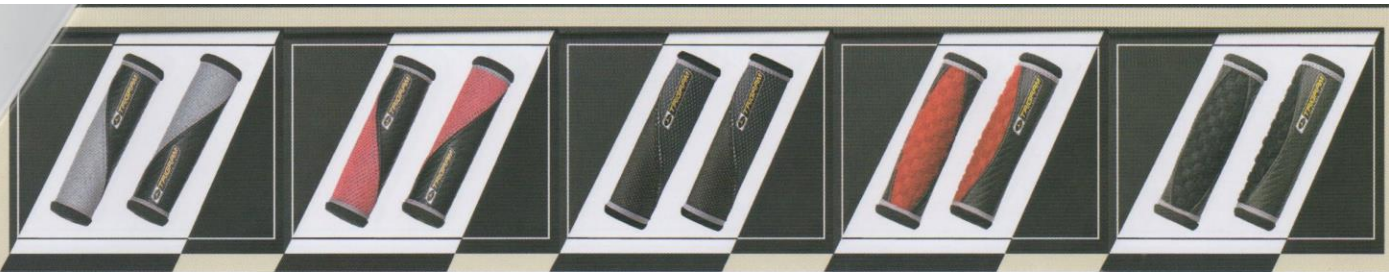

GK-M2
Carbon Sponge
Leather
Abrasion-resistant
128mm

GR-M5
Carbon Sponge
Leather
128mm

GLITTER
Vinyl & Foam
128mm

GB-R2
Carbon Sponge
Leather
Plush Embossed
128mm

GB-K2
Carbon Sponge
Leather
Plush Embossed
128mm